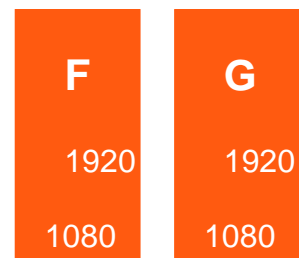

Public Video Digital Motion Tower Plus | Design specifications Variant 1

- Same motif on all sides of the Digital Motion Tower and 2 portrait-format steles with screens on both sides

Creation: 1 motif with 384x1024 pixel and 1 motif with 1080x1920 pixel

Delivery: 1 file with 1152x1024 pixel and 1 file with 1080x1920 pixel

Viewing direction rail hall

Viewing direction main entrance

Public Video Digital Motion Tower Plus | Design specifications Variant 2

- Single motif per screen, a total of 7 screens can be used
- Note screen identifier in file name on data delivery (A-G)

Creation: 3 motifs A-C with 384x1024 pixel and 4 motifs D-G with 1080x1920 pixel

Delivery: 1 file with motifs A-C with 1152x1024 pixel and 4 files D-G with 1080x1920 pixel

Double-sided stele

Viewing direction Gleishalle

Creation: 1 motif with 1266x1024 pixel and 4 motifs D-G with 1080x1920 pixel

Delivery: 1 file with 1152x1024 pixel and 4 files D-G with 1080x1920 pixel

The intermediate bars (38 px) of the image motif are not radiated, but are essential for a perfect overall visual impression and should be included in the design.