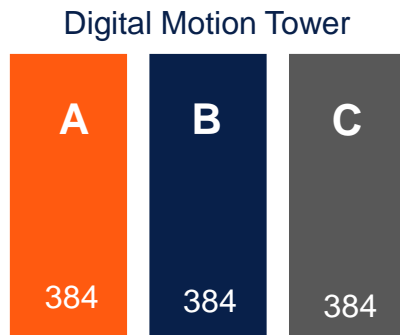

Public Video Digital Motion Tower Plus | Design specifications Variant 1

- Same motif on all sides of the Digital Motion Tower and 2 portrait-format steles with screens on both sides

Creation: 1 motif with 384x1024 pixel and 1 motif with 1080x1920 pixel

Delivery: 1 file with 1152x1024 pixel and 1 file with 1080x1920 pixel

Viewing direction rail hall

Viewing direction main entrance

Public Video Digital Motion Tower Plus | Design specifications Variant 2

- Single motif per screen, a total of 7 screens can be used
- Note screen identifier in file name on data delivery (A-G)

Creation: 3 motifs A-C with 384x1024 pixel and 4 motifs D-G with 1080x1920 pixel

Delivery: 1 file with motifs A-C with 1152x1024 pixel and 4 files D-G with 1080x1920 pixel

Double-sided stele

Viewing direction Gleishalle

A+B

Viewing direction main entrance

Public Video Digital Motion Tower Plus | Design specifications Variant 3

- Als Säule mit durchgängigem Motiv
- Durch eine koordinierte Einspielung der Motive ist es möglich ein animiertes Raumerlebnis zu kreieren