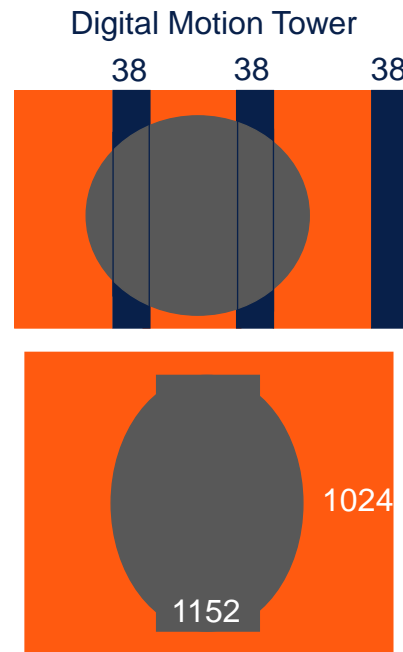

Public Video Digital Motion Tower Plus | Design specifications Variant 3

- Als Säule mit durchgängigem Motiv
- Durch eine koordinierte Einspielung der Motive ist es möglich ein animiertes Raumerlebnis zu kreieren

Creation: 1 motif with 1266x1024 pixel and 4 motifs D-G with 1080x1920 pixel

Delivery: 1 file with 1152x1024 pixel and 4 files D-G with 1080x1920 pixel

The intermediate bars (38 px) of the image motif are not radiated, but are essential for a perfect overall visual impression and should be included in the design.

Due to the design of the advertising medium, visual details and text modules should not be placed in the intermediate web area.

Double-sided stele