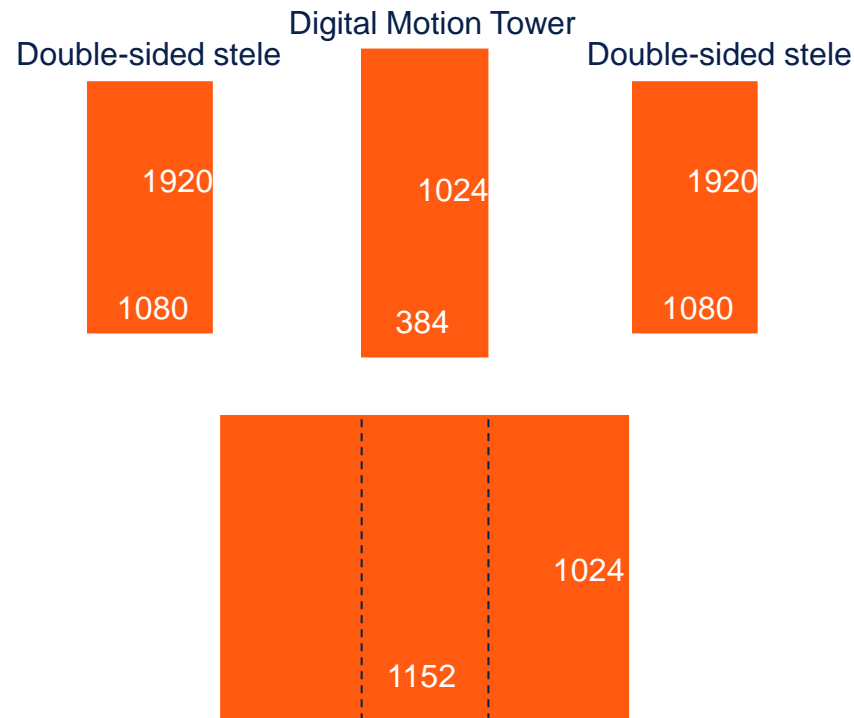

Public Video Digital Motion Tower Plus | Design specifications Variant 1

- Same motif on all sides of the Digital Motion Tower and 2 portrait-format steles with screens on both sides

Creation: 1 motif with 384x1024 pixel and 1 motif with 1080x1920 pixel

Delivery: 1 file with 1152x1024 pixel and 1 file with 1080x1920 pixel

Viewing direction rail hall

Viewing direction main entrance

Public Video Digital Motion Tower Plus | Design specifications Variant 2

- Single motif per screen, a total of 7 screens can be used
- Note screen identifier in file name on data delivery (A-G)

Creation: 3 motifs A-C with 384x1024 pixel and 4 motifs D-G with 1080x1920 pixel

Delivery: 1 file with motifs A-C with 1152x1024 pixel and 4 files D-G with 1080x1920 pixel

Double-sided stele

Viewing direction Gleishalle

Creation: 1 motif with 1266x1024 pixel and 4 motifs D-G with 1080x1920 pixel

Delivery: 1 file with 1152x1024 pixel and 4 files D-G with 1080x1920 pixel

The intermediate bars (38 px) of the image motif are not radiated, but are essential for a perfect overall visual impression and should be included in the design.